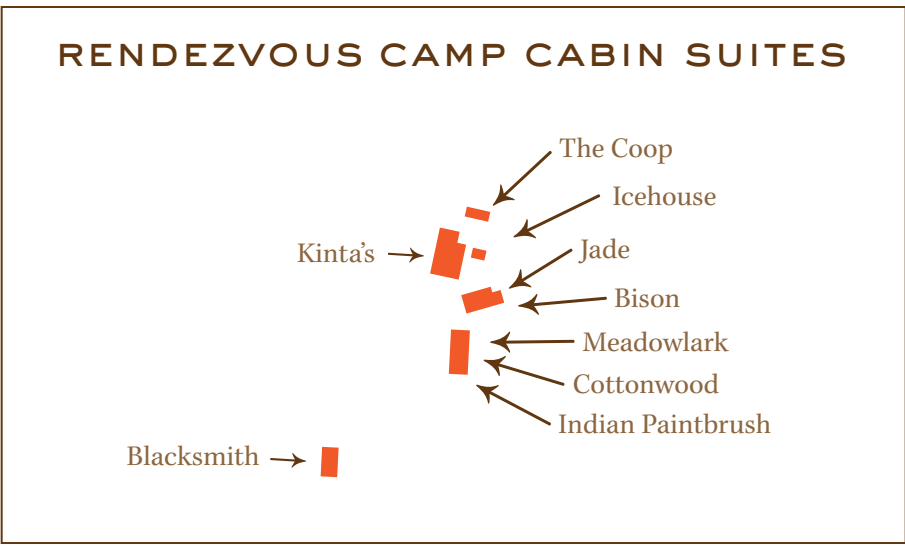

RENDEZVOUS CAMP CABIN SUITES

THE LODGE & SPA AT
BRUSH CREEK
RANCH

Rendezvous Camp