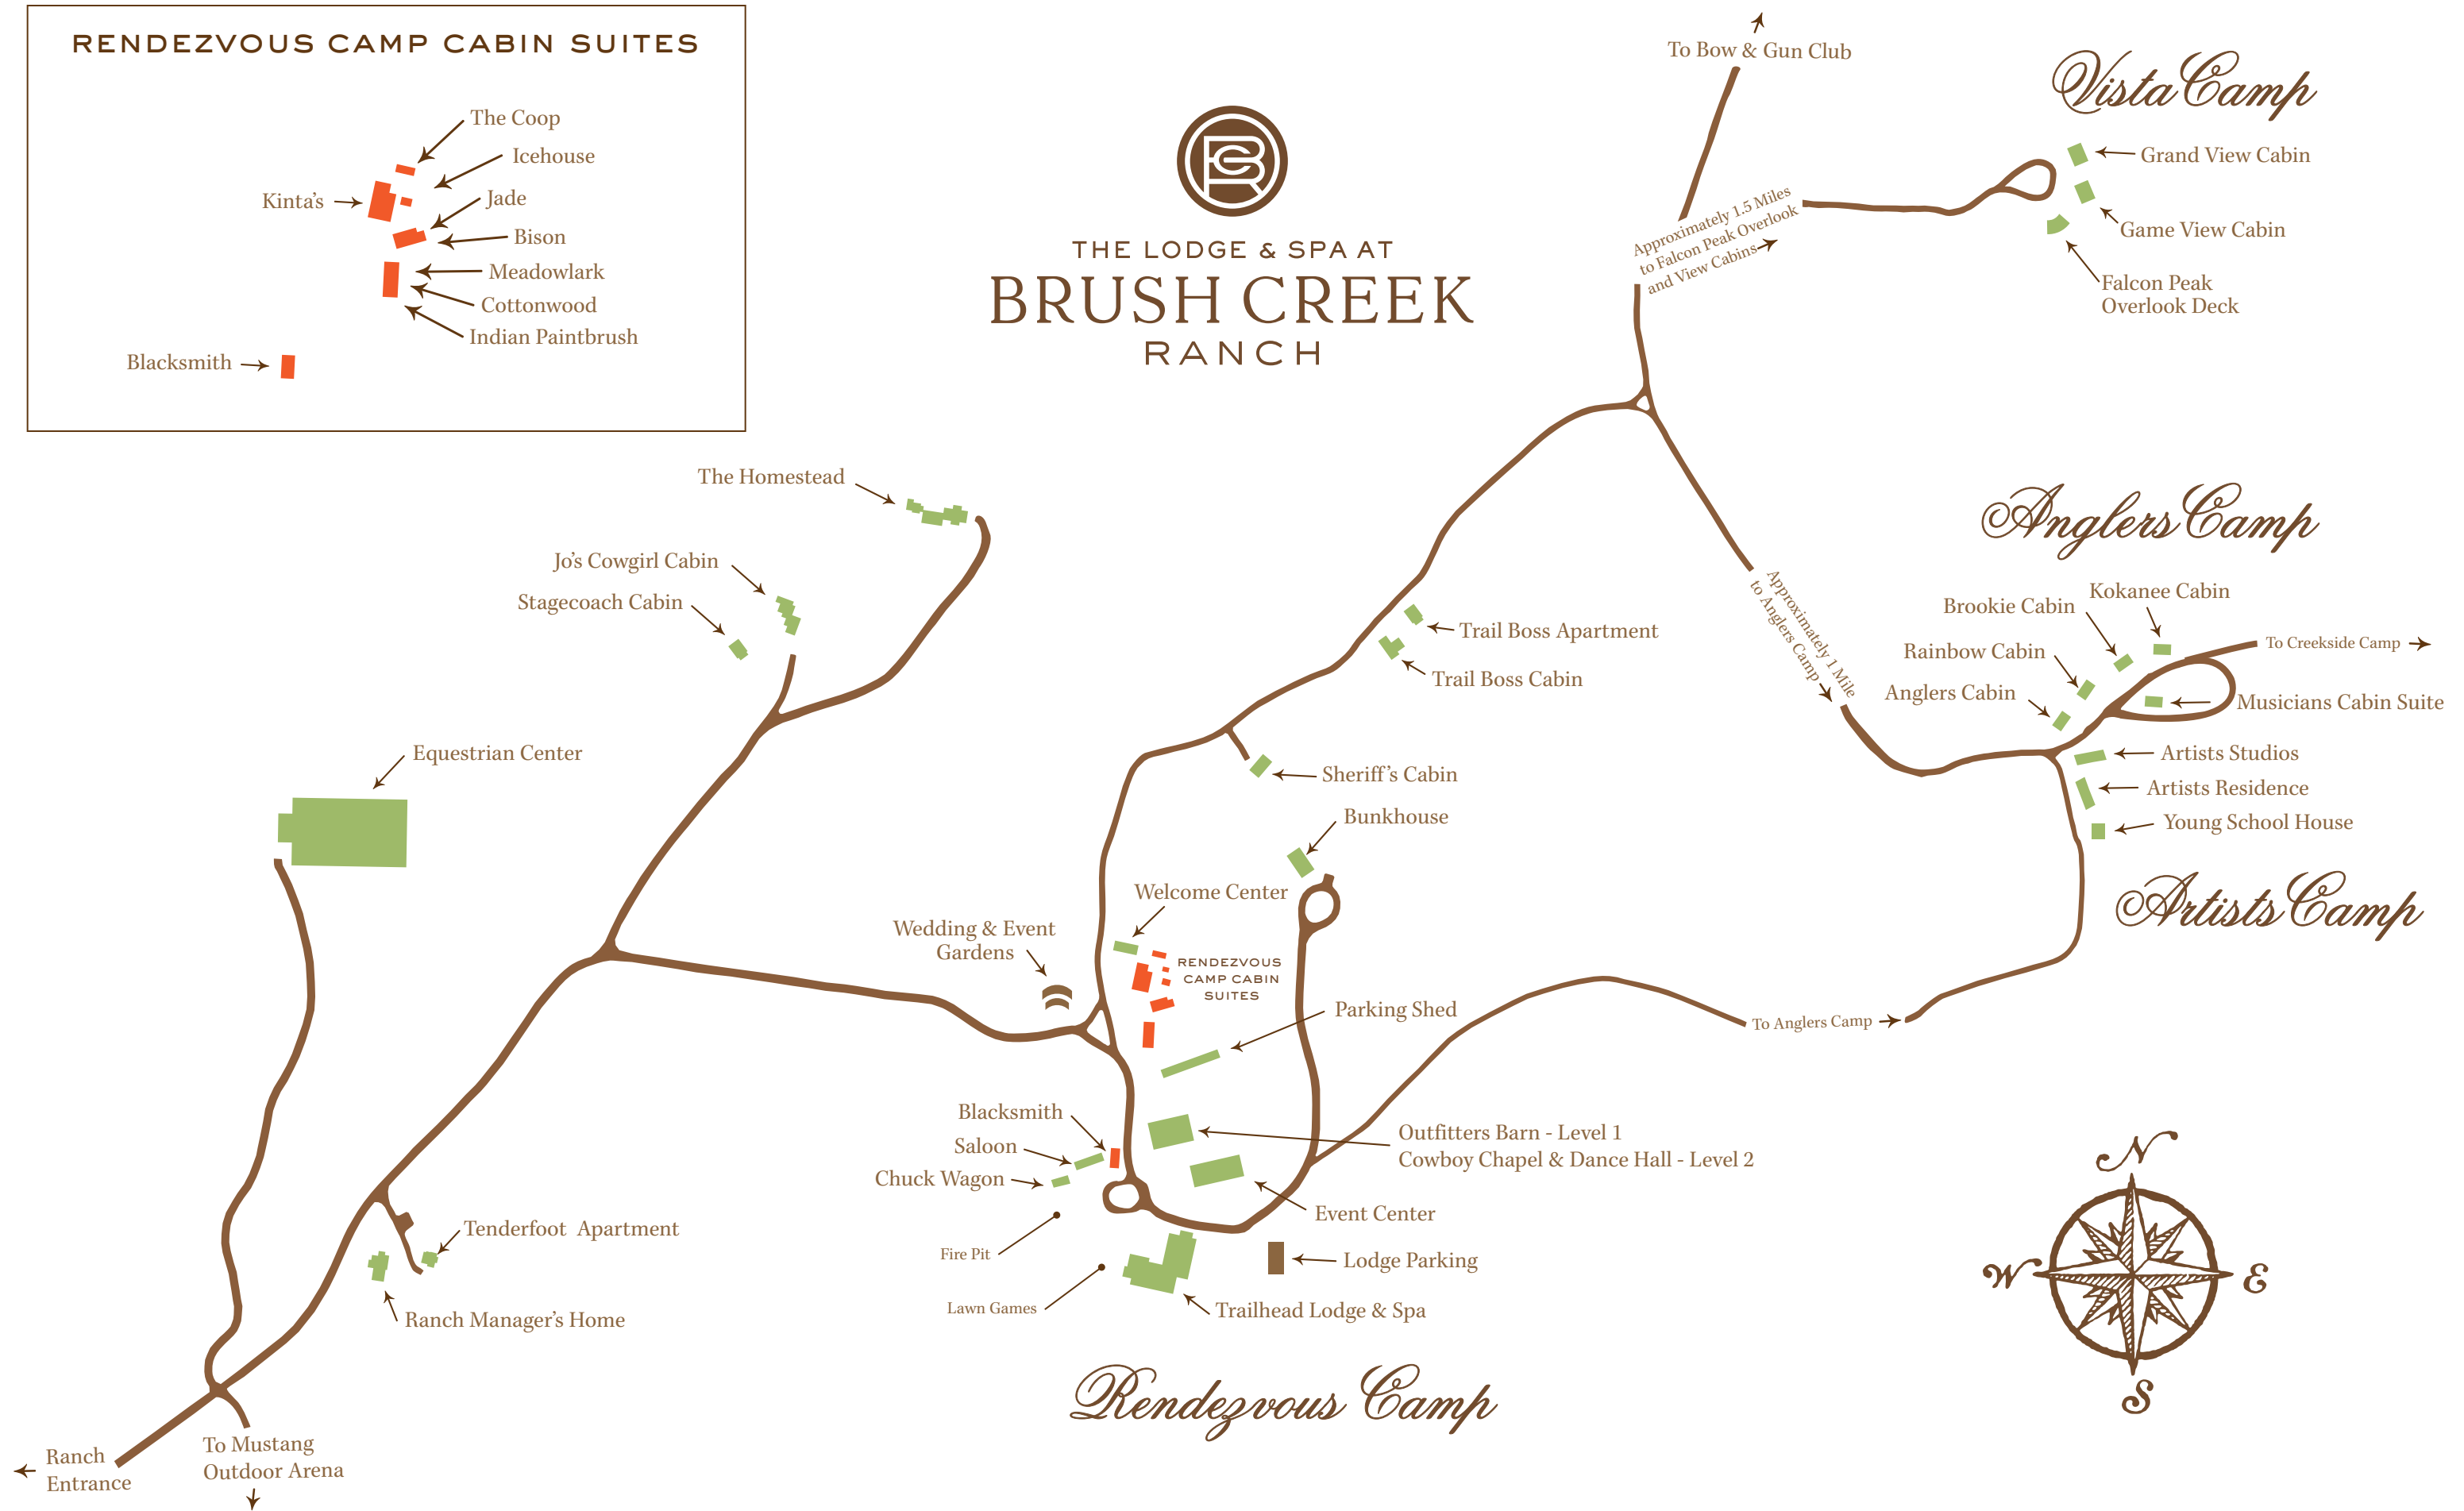

RENDEZVOUS CAMP CABIN SUITES

THE LODGE & SPA AT
BRUSH CREEK
RANCH

Rendezvous Camp